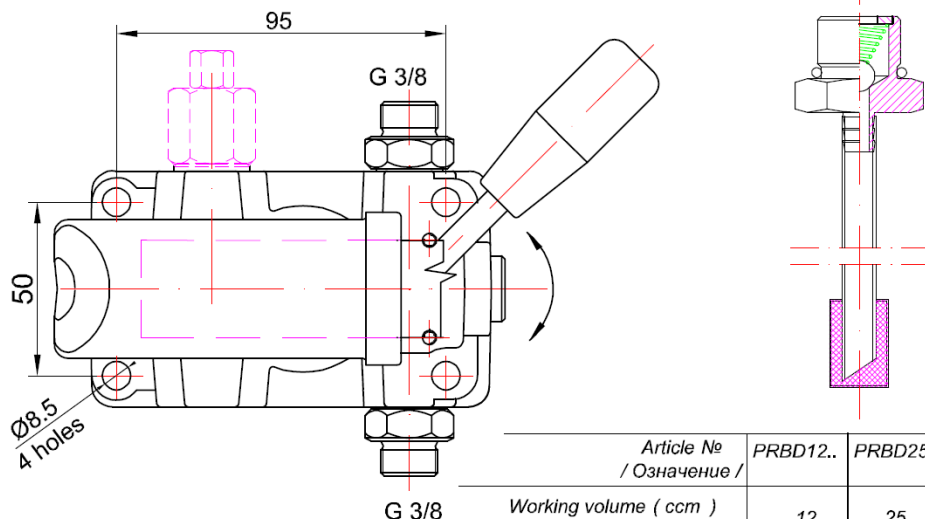

PISTON HAND PUMP
 double acting function
 for a double acting cylinder

PRBD 12 ...

PRBD 25 ...

PRBD 45 ...

options:
 with relief valve – R
 with bellows – M
 with connector ...

Article № / Означеніе /	PRBD12..	PRBD25..	PRBD45..
Working volume (ccm) / Работен обем /	12	25	45
Rated pressure (bar) / Номинално налягане /	320	250	160
Weight (kg) / Маса /	4.0	4.2	4.3