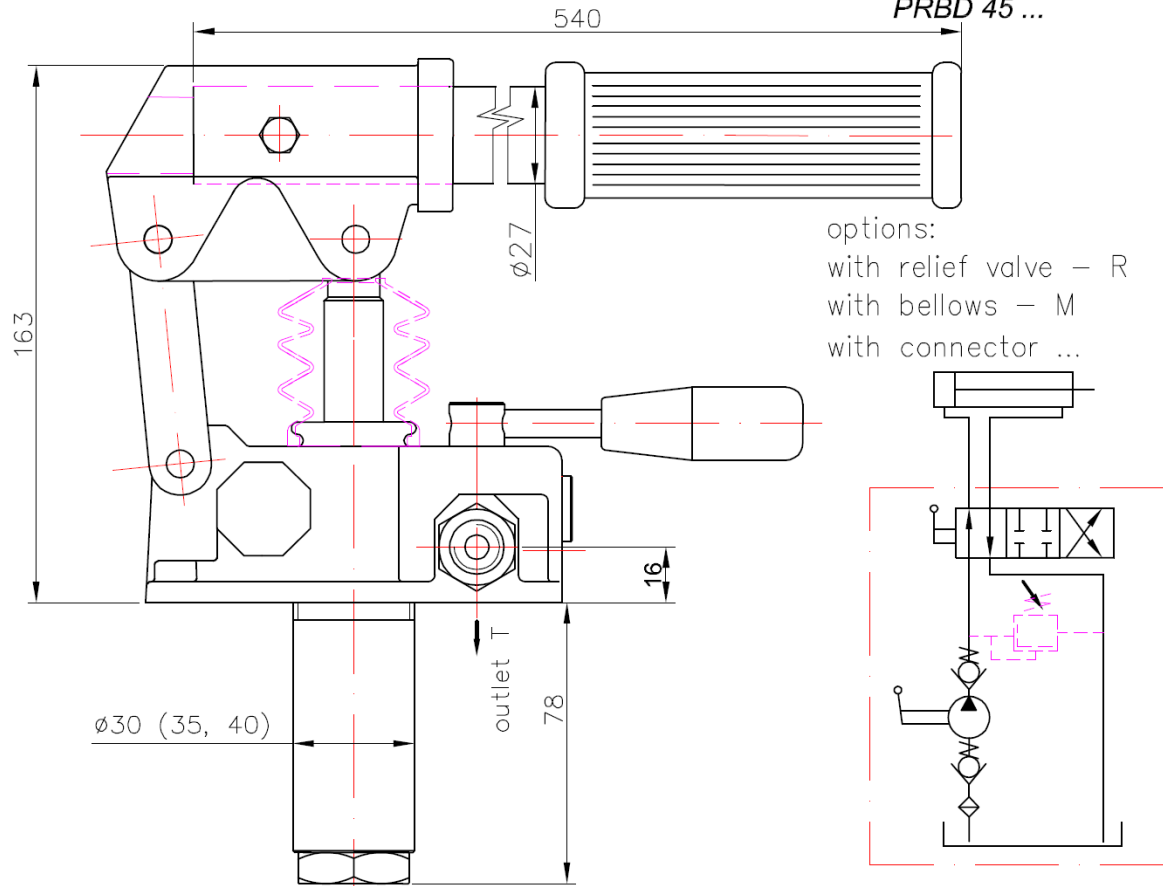

PISTON HAND PUMP
 double acting function
 for a double acting cylinder

PRBD 12 ...

PRBD 25 ...

PRBD 45 ...

options:
 with relief valve – R
 with bellows – M
 with connector ...

Article № / Означеніе /	PRBD12..	PRBD25..	PRBD45..
Working volume (ccm) / Работен обем /	12	25	45
Rated pressure (bar) / Номинално налягане /	320	250	160
Weight (kg) / Маса /	4.0	4.2	4.3