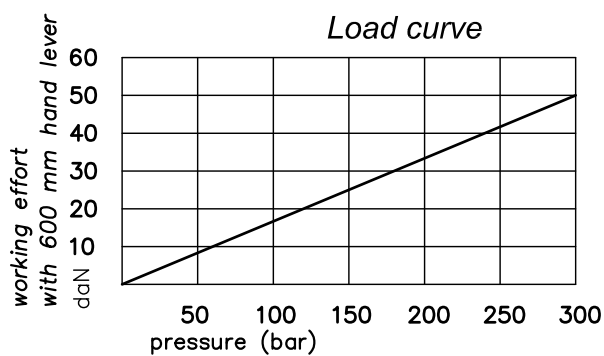

## PISTON HAND PUMP PRBC 20

Double acting function for a single acting cylinder  
Fixing to wall

Article № / Означеніе /	PRBC 20
with bellows / с маншон/	PRBC 20M
without release handknob / без разтоваравац кран/	PRBC 20E
Working volume ( cm <sup>3</sup> ) / Работен обем /	20
Rated pressure ( bar ) / Номинално налягане /	250
Weight ( kg ) / Маса /	2.9
Hydraulic mineral oil / advised viscosity / Filtration	ISO VG 46 18 / 14 ISO 4406