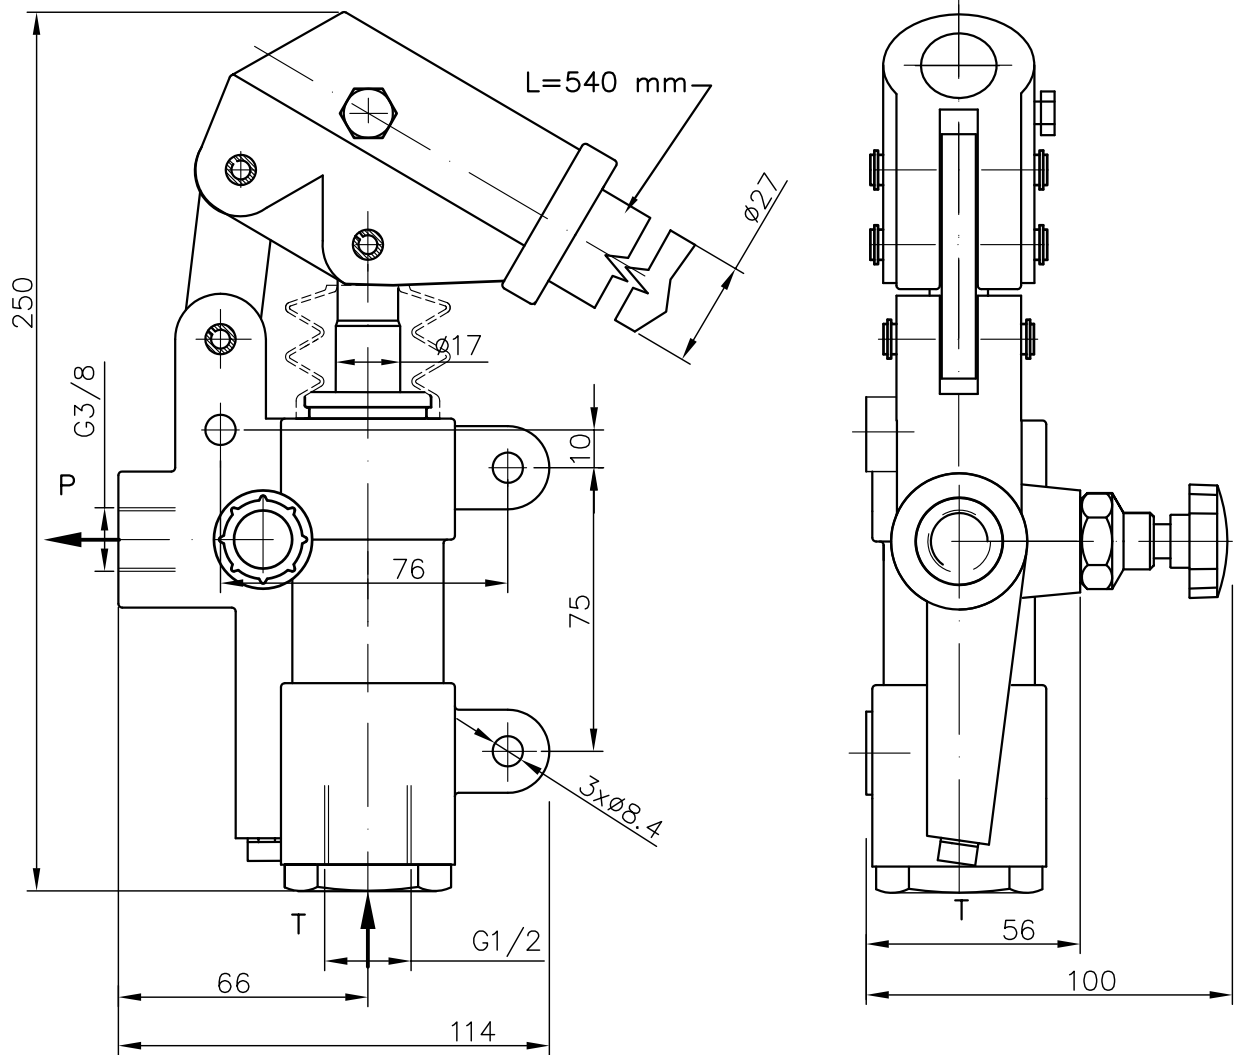

## PISTON HAND PUMP PRBC 20

Double acting function for a single acting cylinder  
Fixing to wall

Article № / Означеніе /	PRBC 20
with bellows / с маншон/	PRBC 20M
without release handknob / без разтоваравац кран/	PRBC 20E
Working volume ( cm <sup>3</sup> ) / Работен обем /	20
Rated pressure ( bar ) / Номинално налягане /	250
Weight ( kg ) / Маса /	2.9
Hydraulic mineral oil / advised viscosity / Filtration	ISO VG 46 18 / 14 ISO 4406