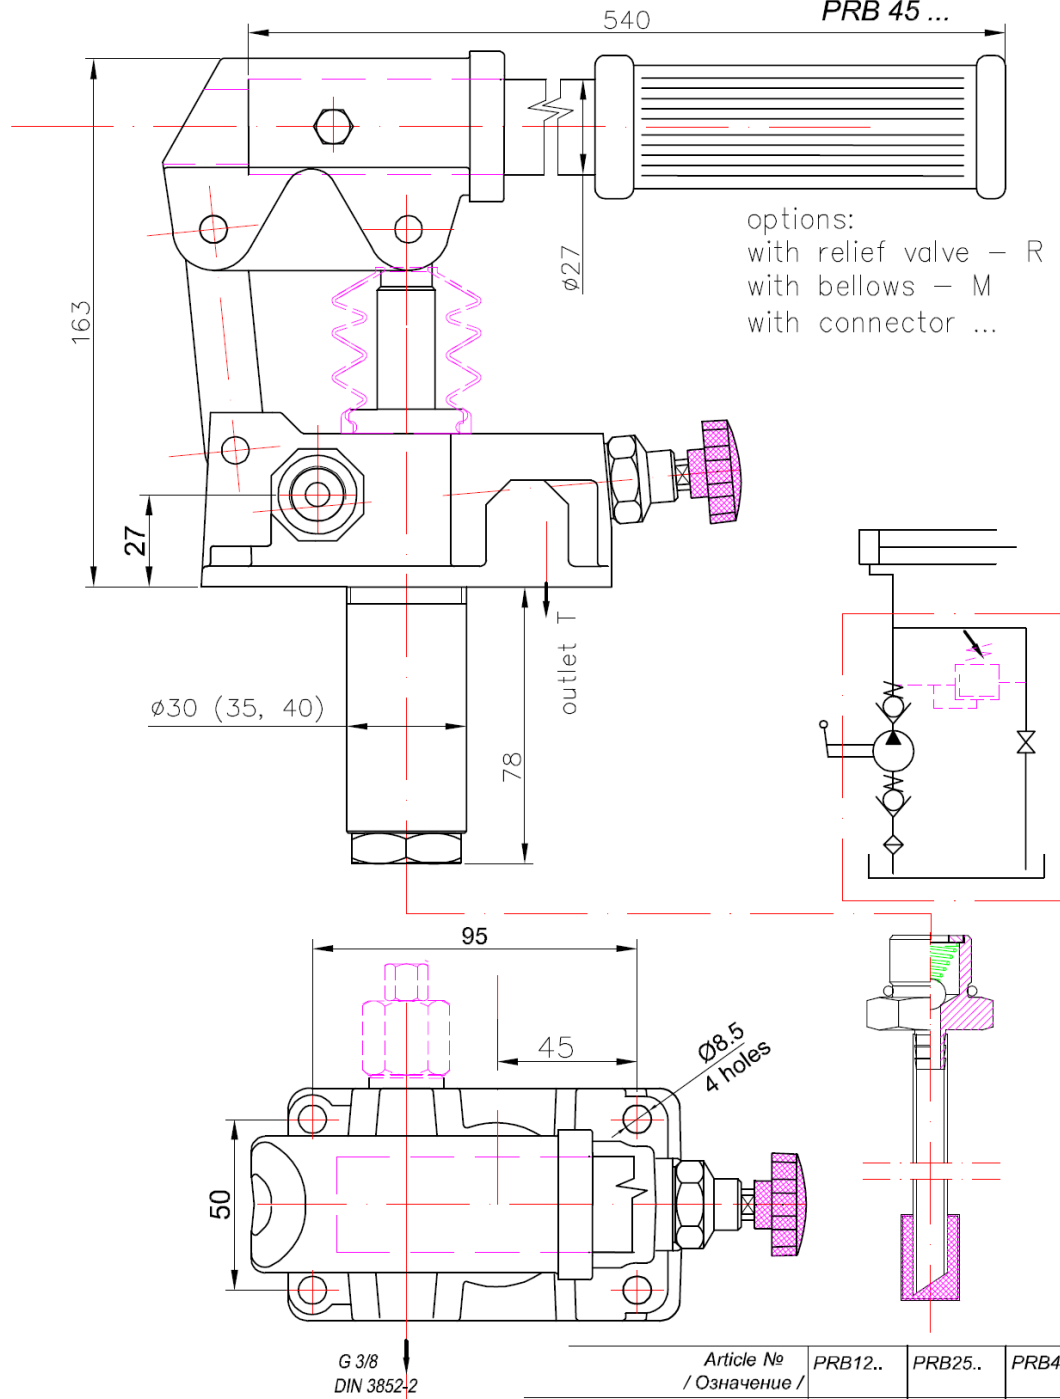

PISTON HAND PUMP

double acting function

for a single acting cylinder

PRB 12 ...

PRB 25 ...

PRB 45 ...

Article № / Означеніе /	PRB12..	PRB25..	PRB45..
Working volume (ccm) / Работен обем /	12	25	45
Rated pressure (bar) / Номинално налягане /	320	250	160
Weight (kg) / Маса /	4.0	4.2	4.3